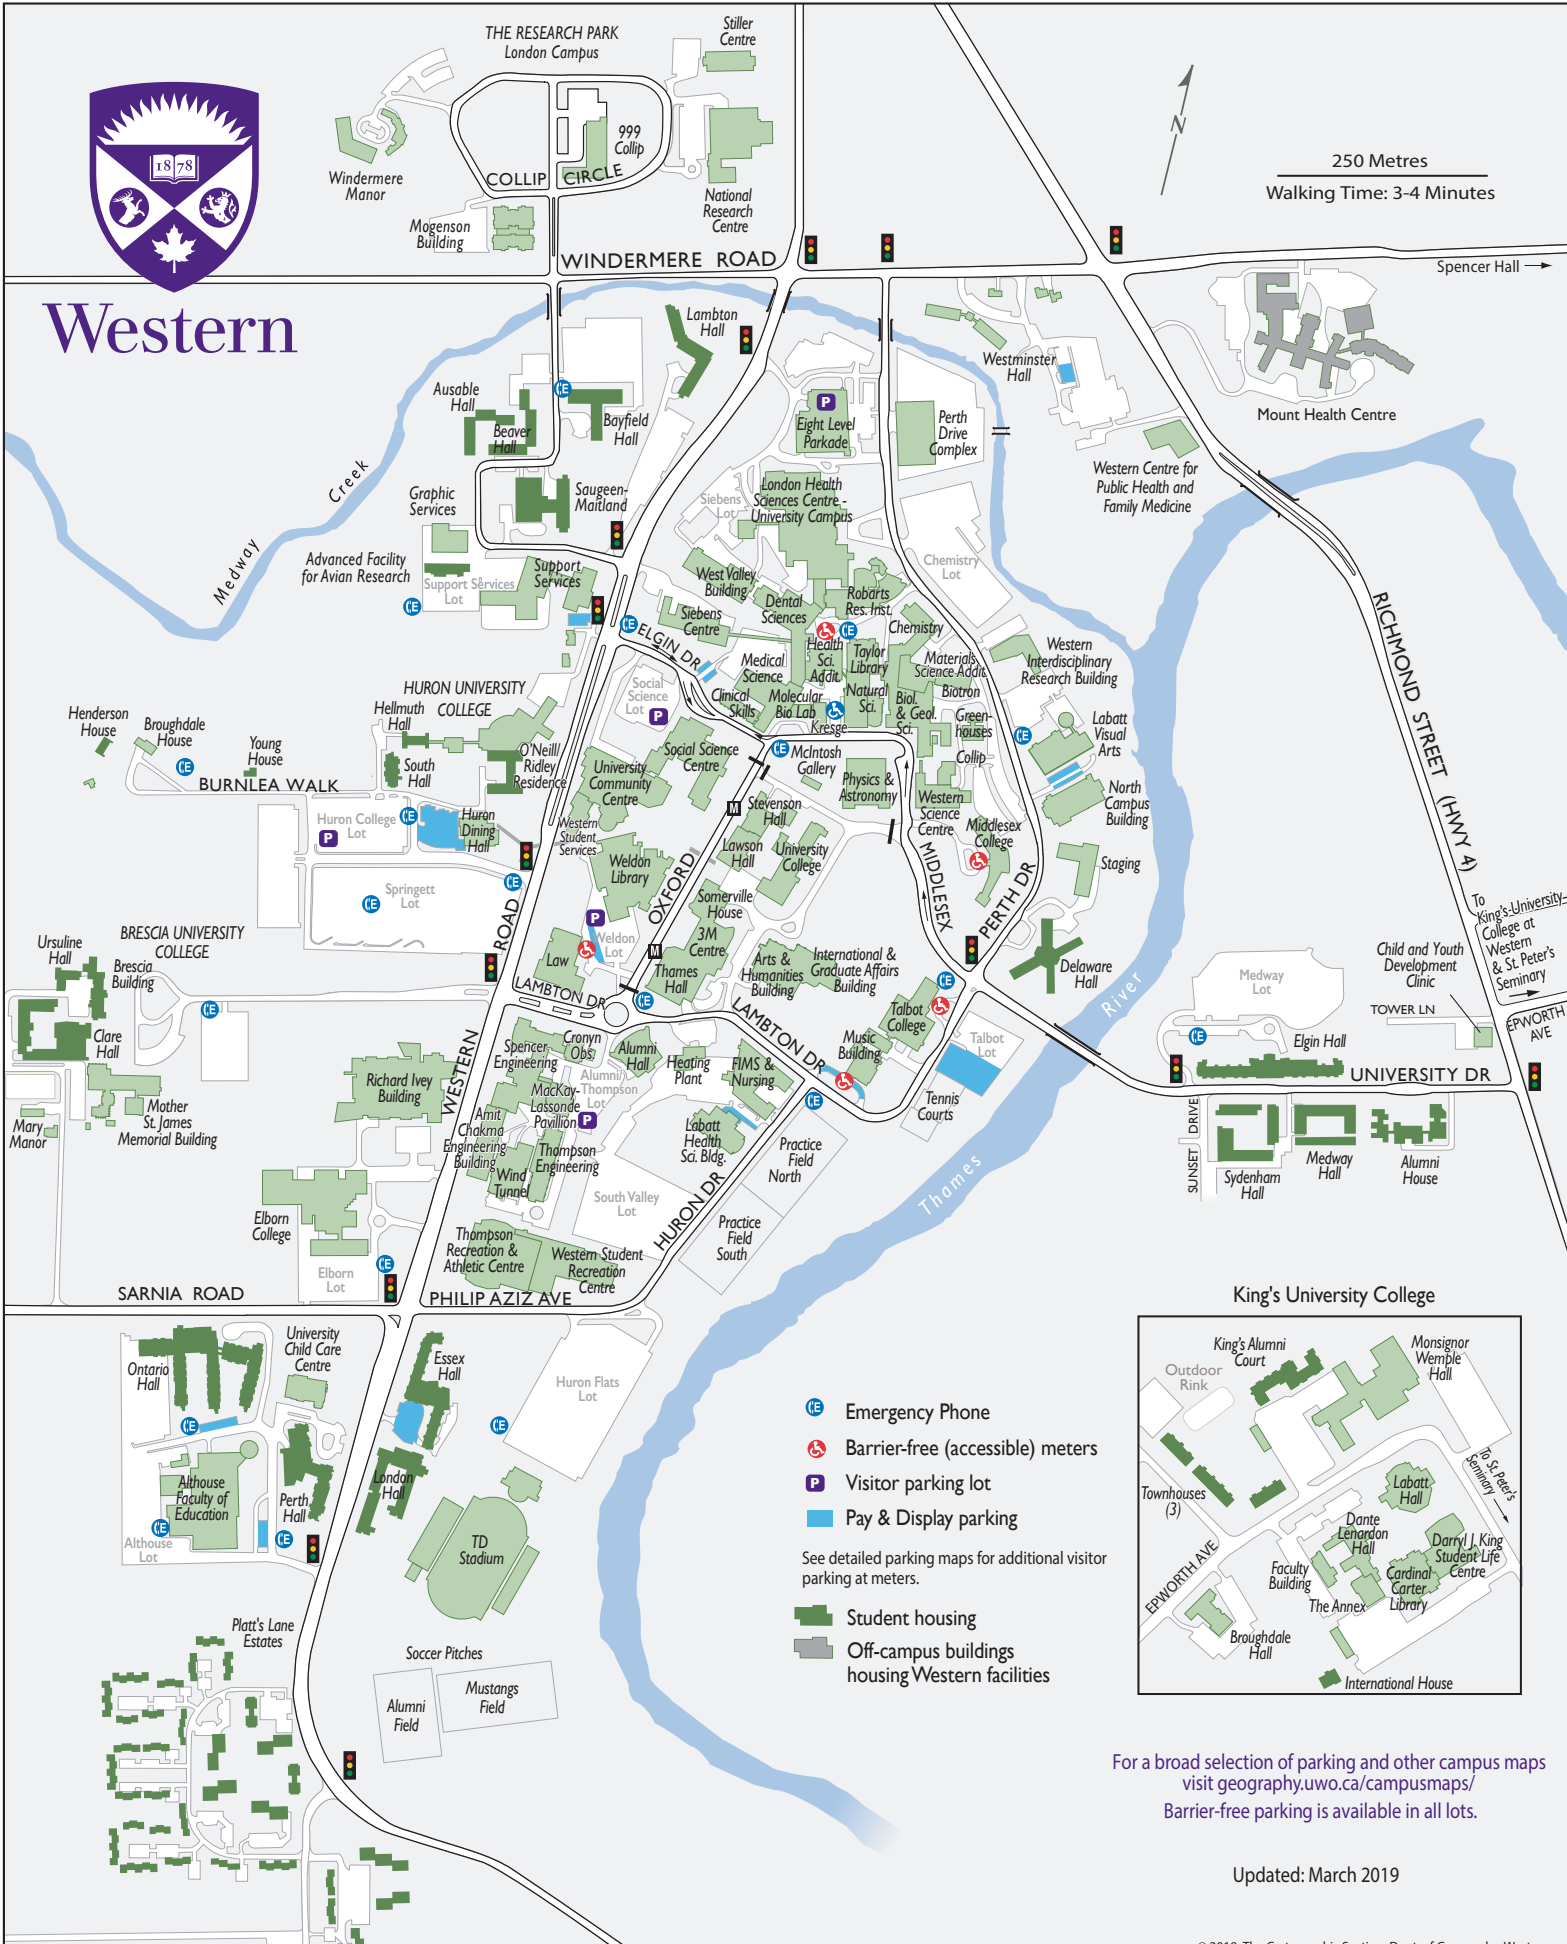

# Western

- Emergency Phone
  - Barrier-free (accessible) meters
  - Visitor parking lot
  - Pay & Display parking
- See detailed parking maps for additional visitor parking at meters.
- Student housing
  - Off-campus buildings housing Western facilities

For a broad selection of parking and other campus maps visit [geography.uwo.ca/campusmaps/](http://geography.uwo.ca/campusmaps/)  
Barrier-free parking is available in all lots.

Updated: March 2019