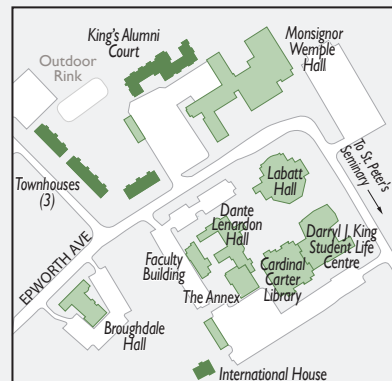

# Western

- Emergency Phone
  - Barrier-free (accessible) meters
  - Visitor parking lot
  - Pay & Display parking
- See detailed parking maps for additional visitor parking at meters.
- Student housing
  - Off-campus buildings housing Western facilities

For a broad selection of parking and other campus maps visit [geography.uwo.ca/campusmaps/](http://geography.uwo.ca/campusmaps/)  
Barrier-free parking is available in all lots.

Updated: March 2019