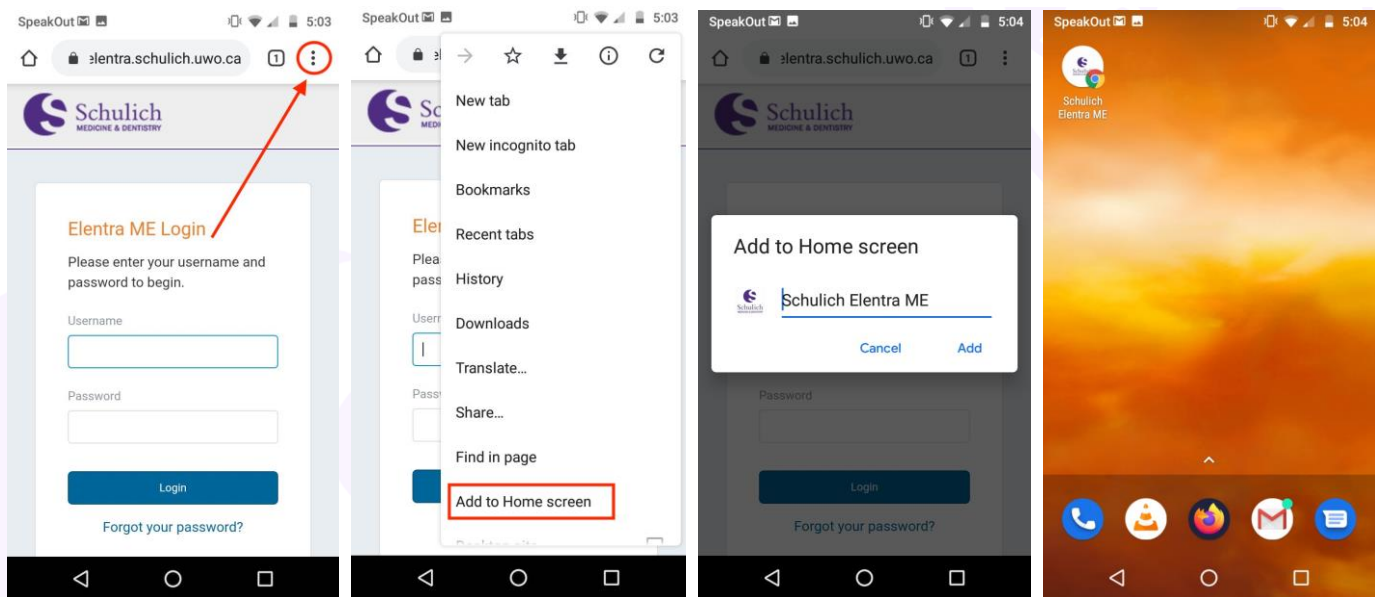

Elentra New Feature

Android Home Screen Shortcut, “Making it an app”

Who: Any Elentra user

Why: For quick navigation to Elentra on your phone’s Internet browser. This is essentially like having an app with mobile responsive design, i.e. the browser window adapts to being on a mobile device instead of a desktop, while maintaining Schulich customizations in Elentra.

- Navigate to <https://elentra.schulich.uwo.ca/>
- Tap the three dots (kebab) icon on the upper right
- Choose ‘Add to Home Screen’
- Change the title of the shortcut to whatever you'd like! Then tap 'Add'.