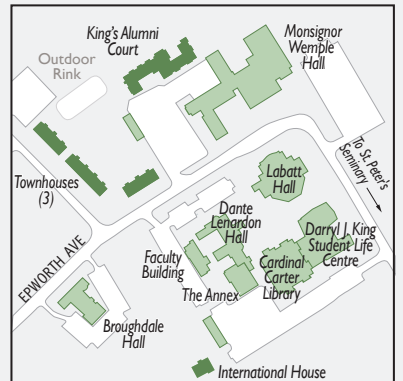

Western

THE RESEARCH PARK
London Campus

Stiller Centre

Windermere Manor

COLLIP CIRCLE

999 Collip

National Research Centre

WINDERMERE ROAD

Elgin Hall

UNIVERSITY DR

SUNSET DRIVE

Sydenham Hall

Medway Hall

Alumni House

Alumni Western Centre (BMO)

TOWER LN

EPWORTH AVE

King's University College

Welcome to Western

- Welcome Centre booths
- Emergency Phone
- Barrier-free (accessible) meters
- Visitor parking lot
See detailed parking maps for additional visitor parking at meters and pay & display areas.
- Student housing
- Off-campus buildings housing Western facilities