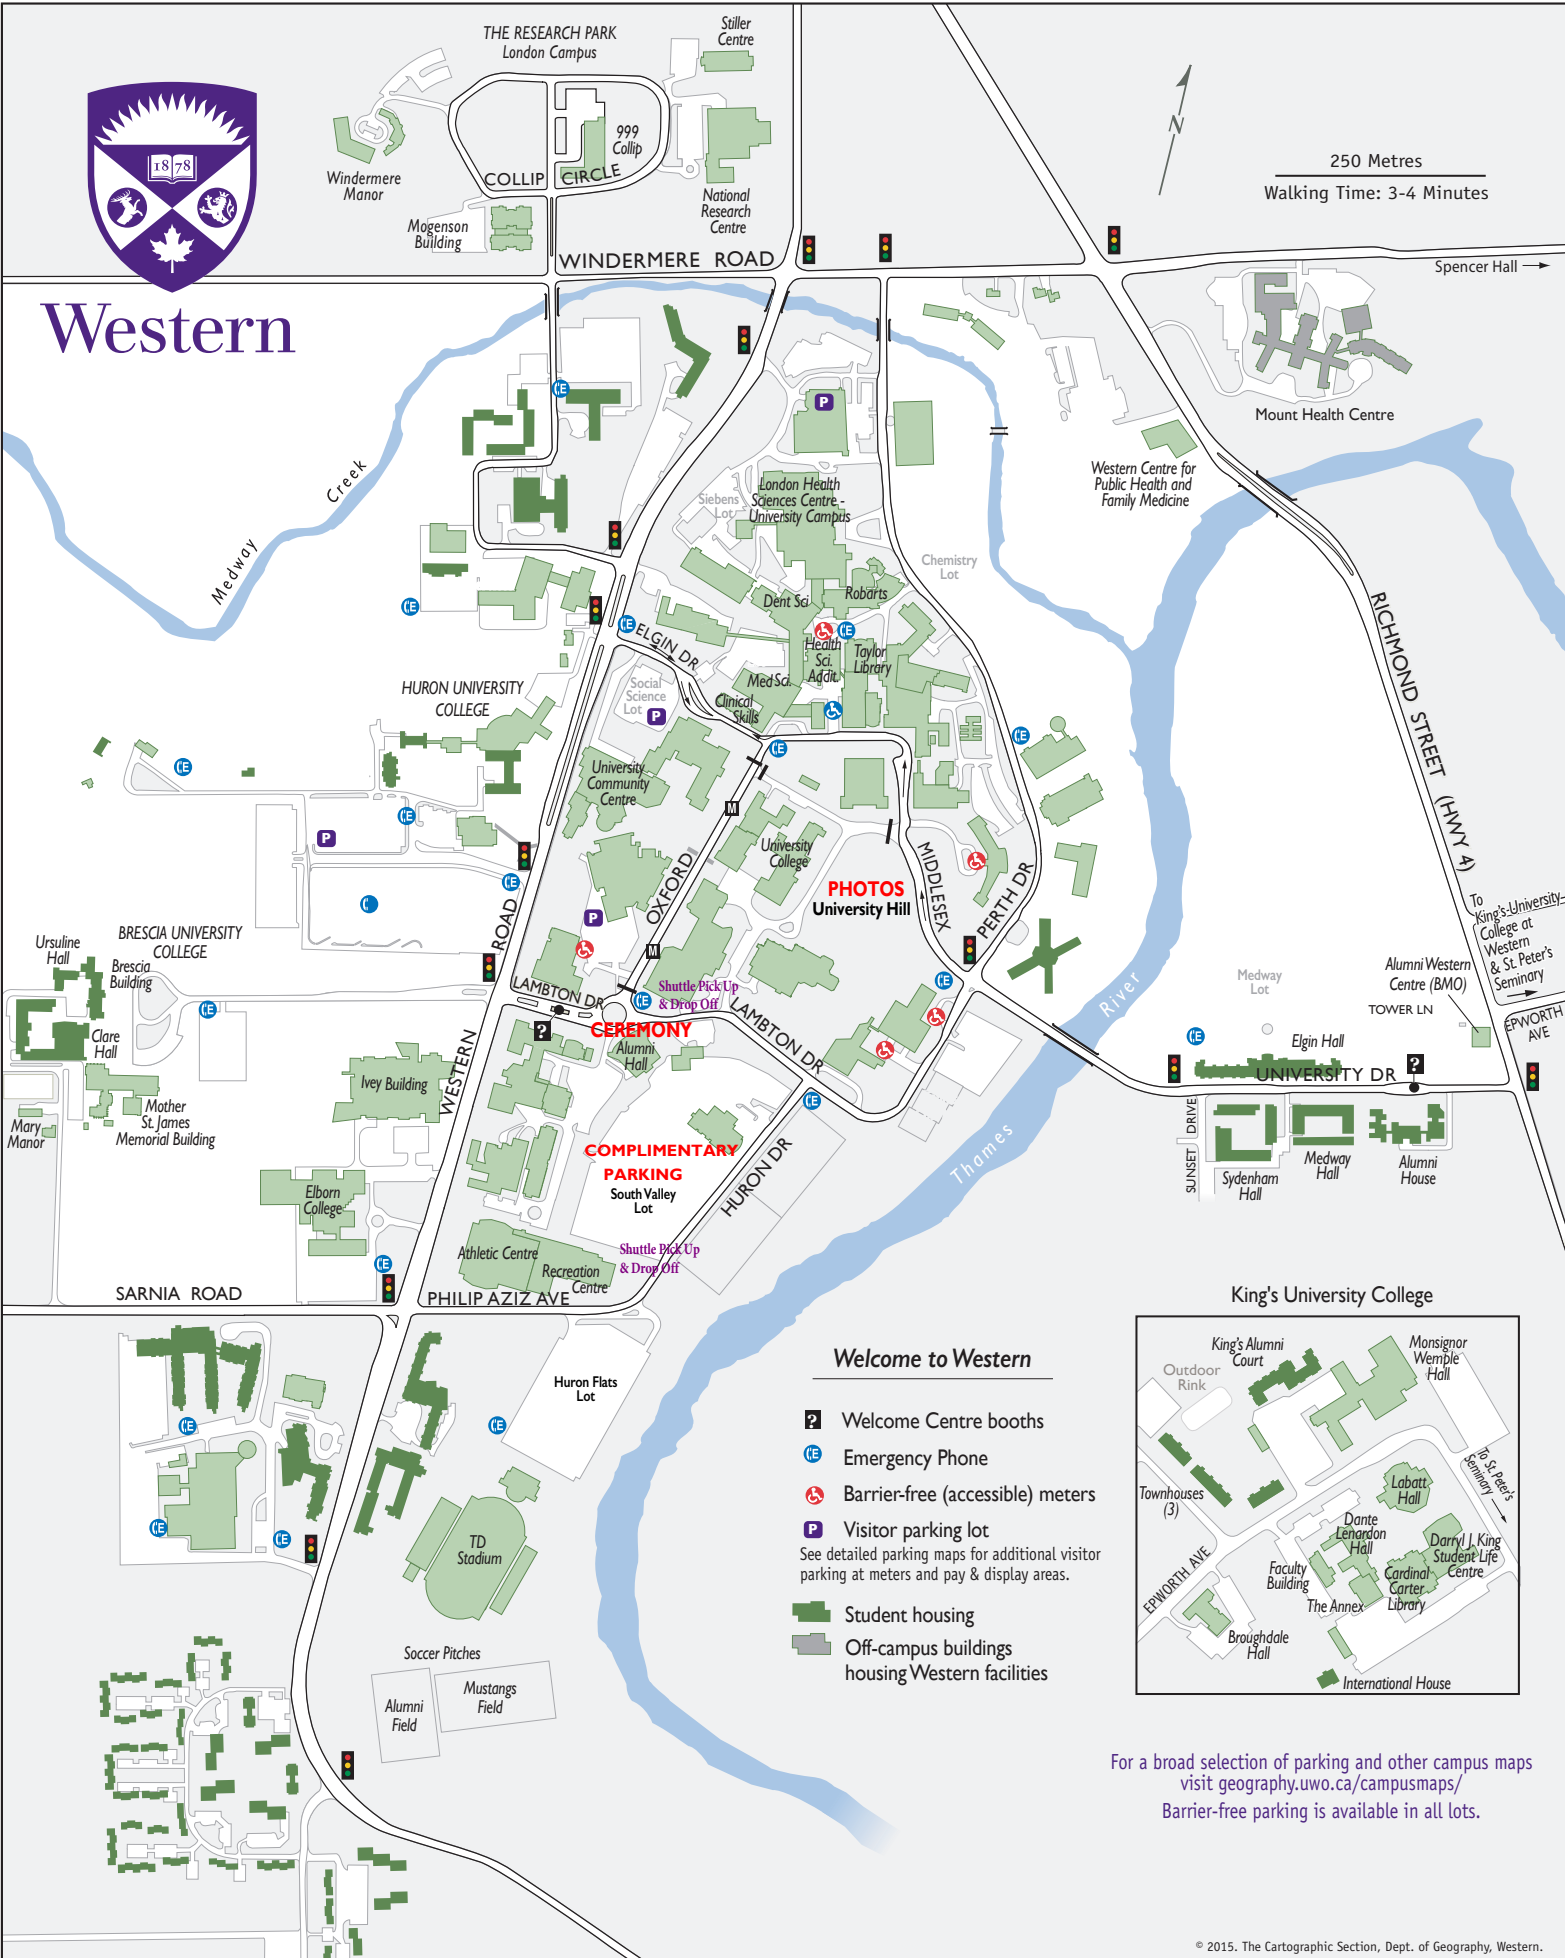

Western

THE RESEARCH PARK
London Campus

Stiller Centre

Windermere Manor

COLLIP CIRCLE

999 Collip

National Research Centre

WINDERMERE ROAD

250 Metres

Walking Time: 3-4 Minutes

Spencer Hall

Mount Health Centre

Western Centre for Public Health and Family Medicine

Medway Creek

HURON UNIVERSITY COLLEGE

OXFORD DR

ELGIN DR

PHOTOS University Hill

MIDDLESEX

PERTH DR

RICHMOND STREET (HWY 4)

To King's University College at Western & St. Peter's Seminary

Brescia University College

Ursuline Hall

For a broad selection of parking and other campus maps visit geography.uwo.ca/campusmaps/
Barrier-free parking is available in all lots.