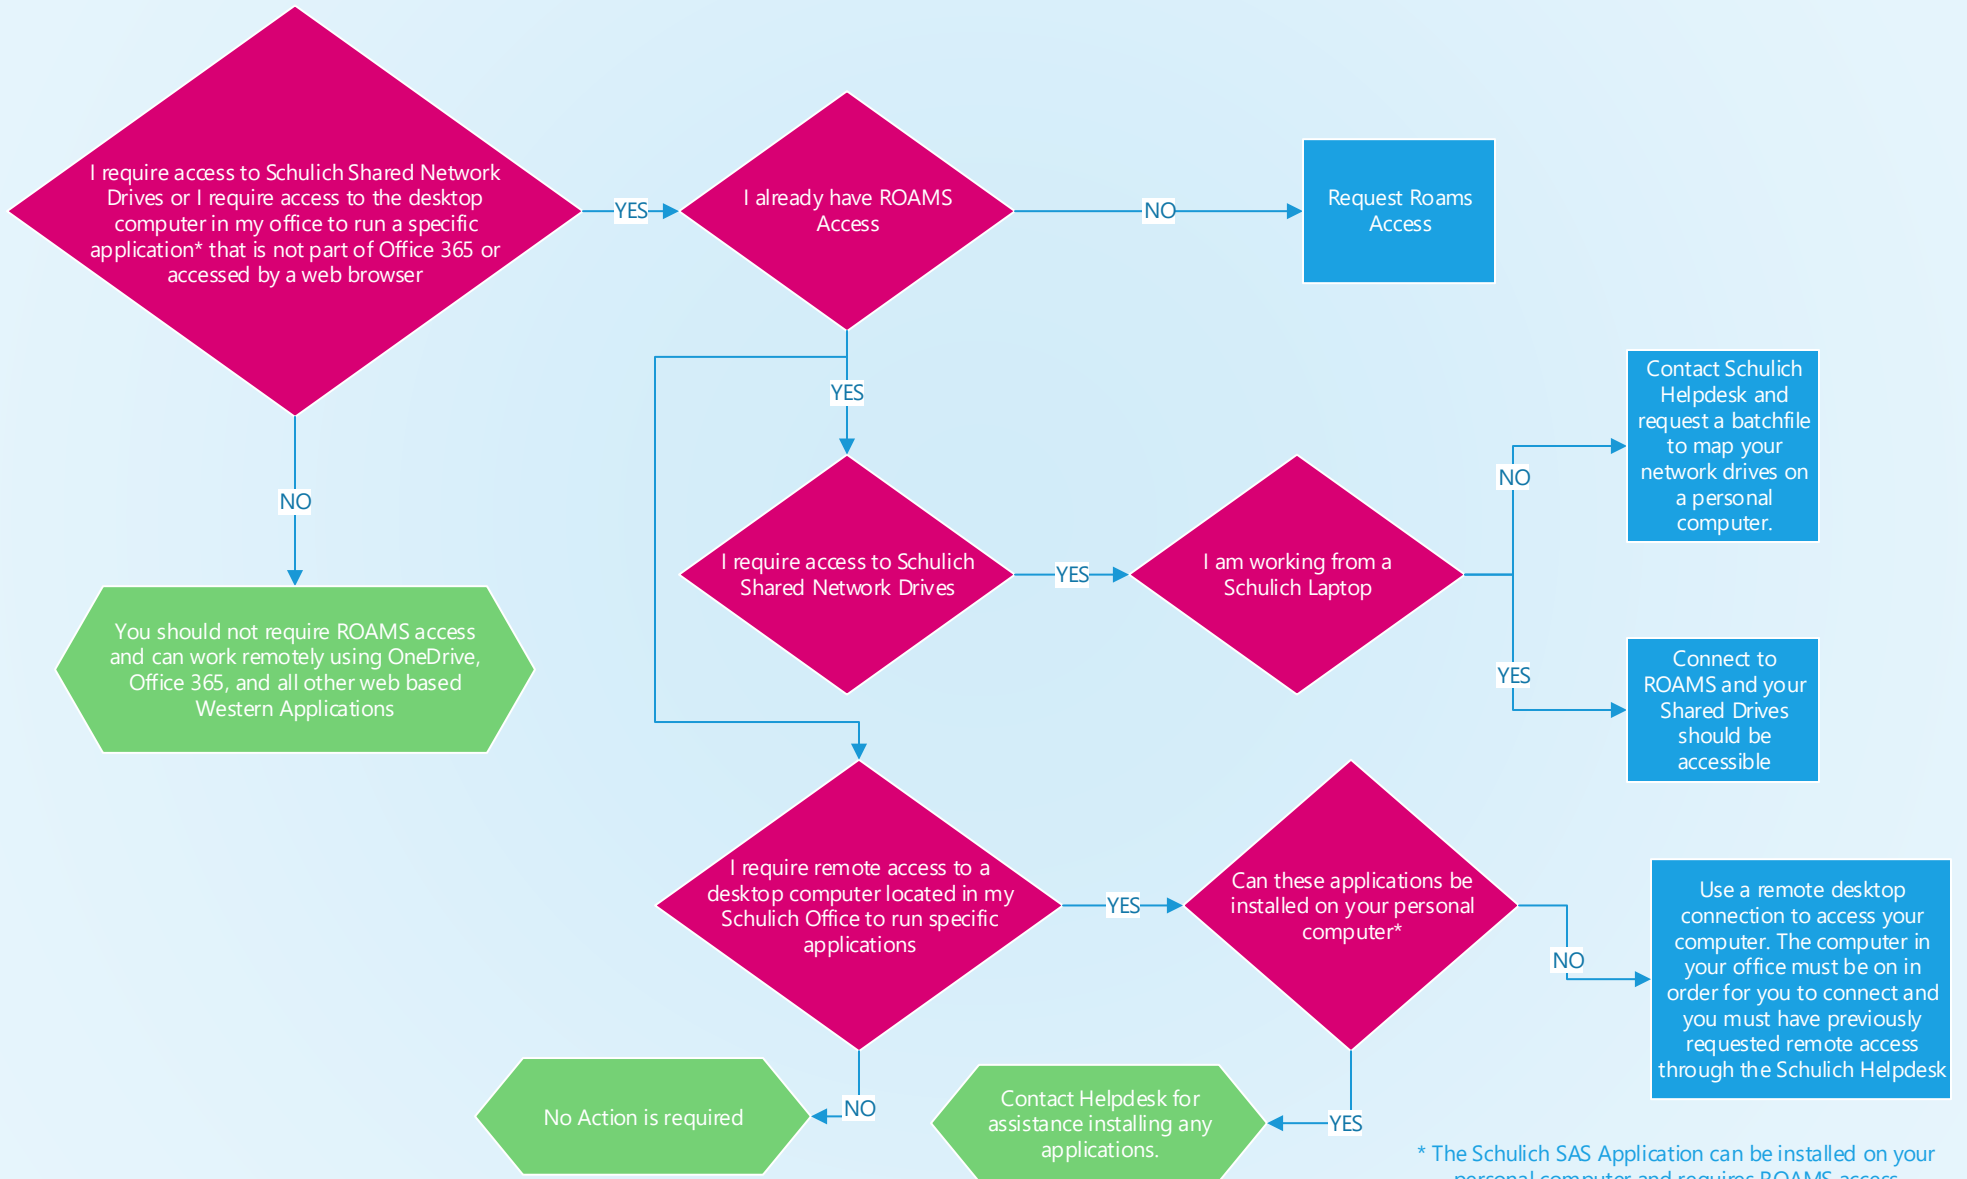

Schulich Remote Access Decision Diagram

March 2020

* The Schulich SAS Application can be installed on your personal computer and requires ROAMS access