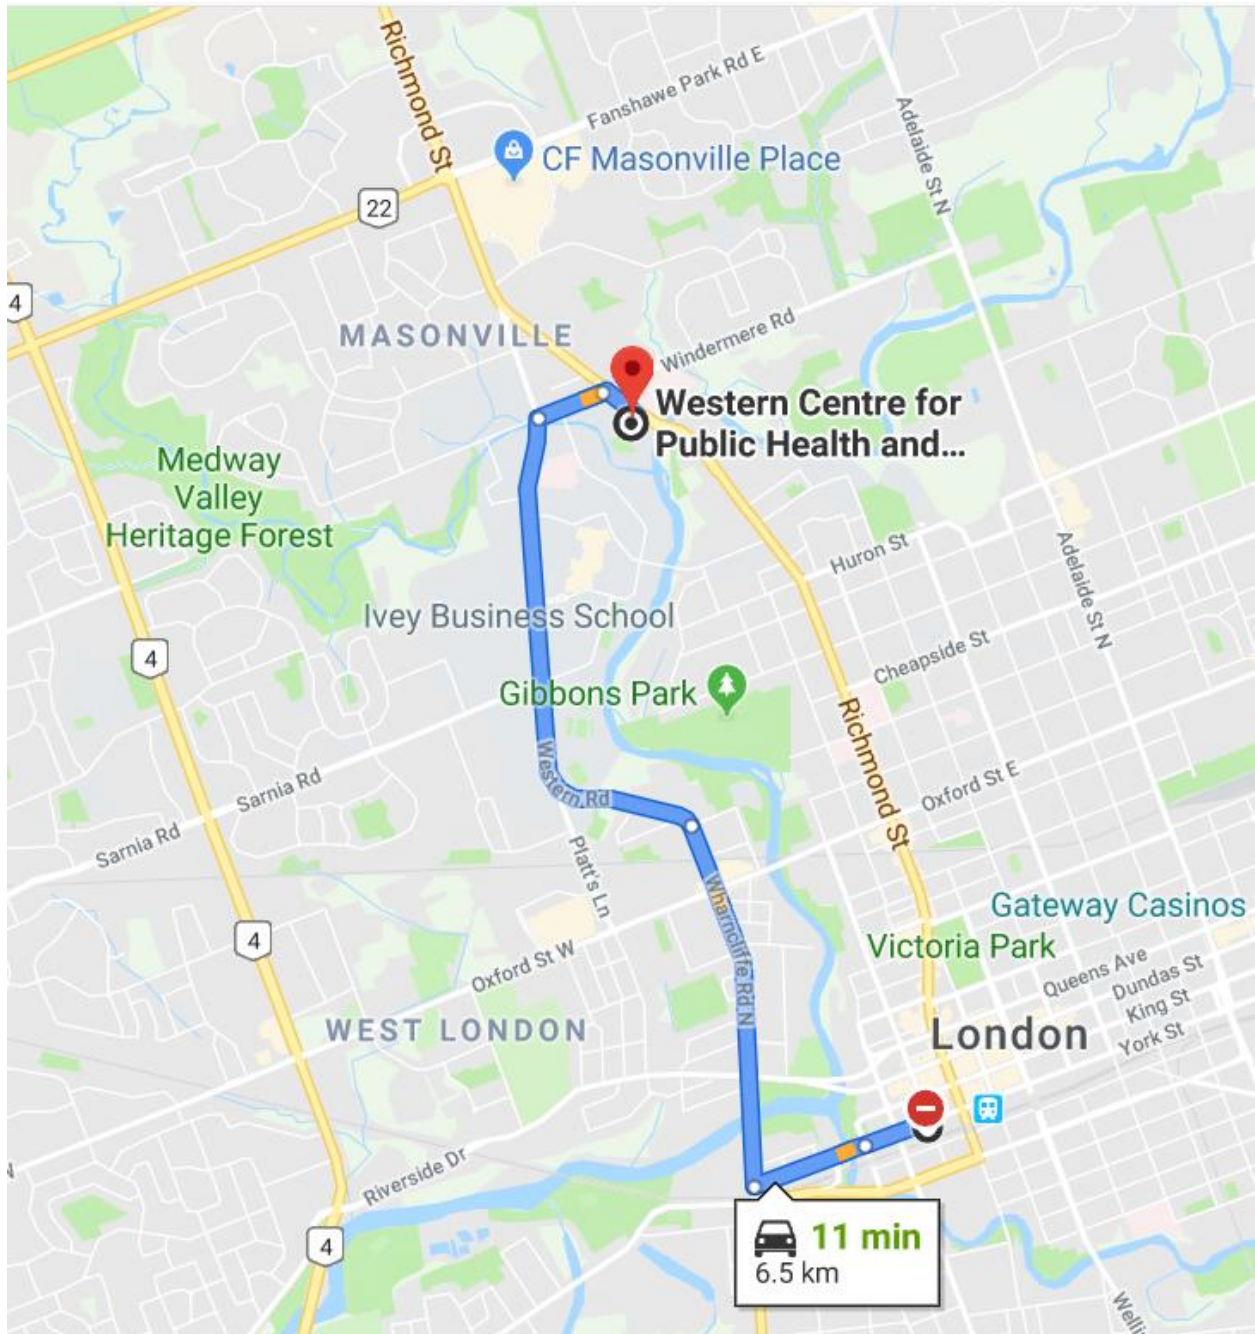

Location and Timing of Symposium

Western Centre for Public Health and Family Medicine
Western University
1465 Richmond Street
London, Ontario
N6G 2M1

Approximate Start: 8:30am EST

Approximate End: 4:30pm EST

All schedule times are based on local time zones.

Directions from Greyhound Bus Station to Western Centre for Public Health and Family Medicine

Greyhound Bus Station
101 York Street
London, Ontario
N6A 1A6

Greyhound bus stop

Terminal 1 – Ground Level – Door P ([Map](#)).

Arriving in Terminal 3?

Take the free Terminal Link train to Terminal 1, where you can access Greyhound bus or VIA Rail transit (via UP Express connection).