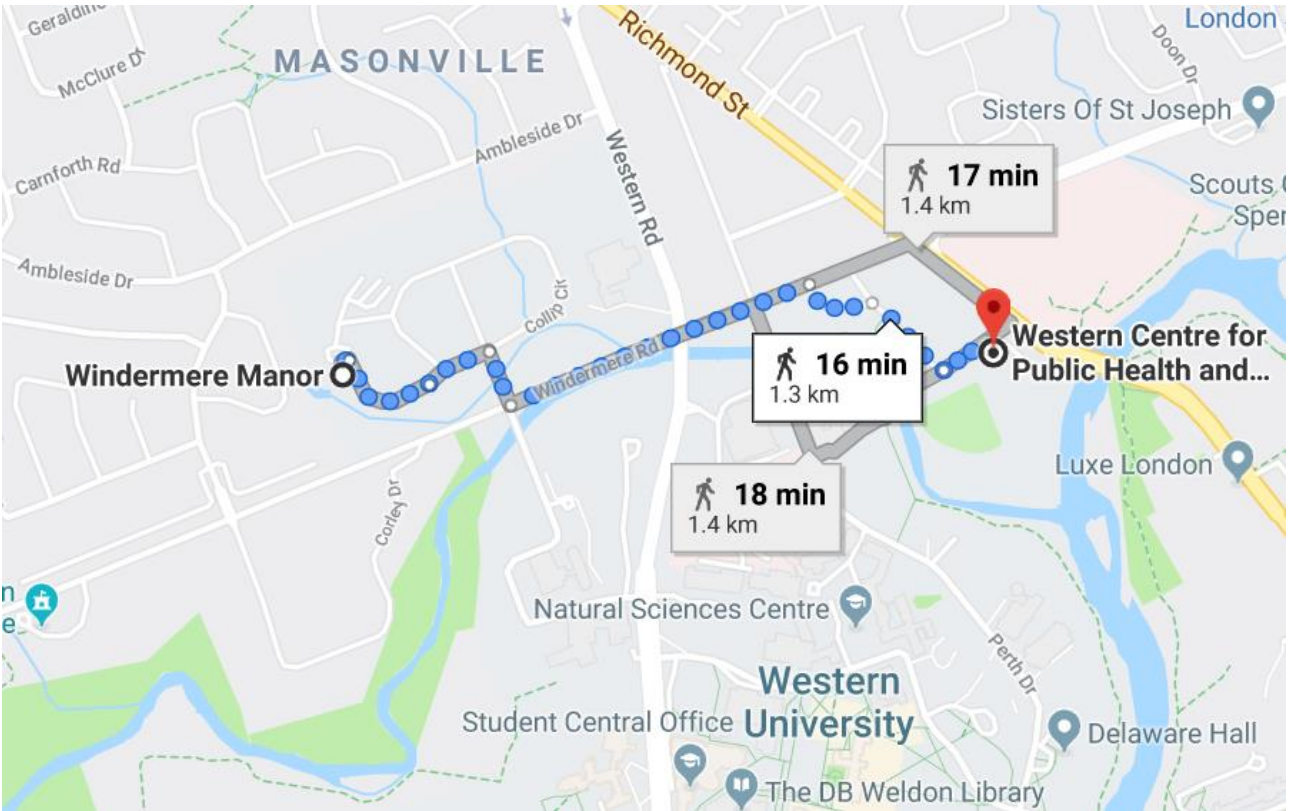

Location and Timing of Symposium

Western Centre for Public Health and Family Medicine
Western University
1465 Richmond Street
London, Ontario
N6G 2M1

Approximate Start: 8:30am EST

Approximate End: 4:30pm EST

All schedule times are based on local time zones.

Directions from Greyhound Bus Station to Western Centre for Public Health and Family Medicine

Greyhound Bus Station
101 York Street
London, Ontario
N6A 1A6

Greyhound bus stop

Terminal 1 – Ground Level – Door P ([Map](#)).

Arriving in Terminal 3?

Take the free Terminal Link train to Terminal 1, where you can access Greyhound bus or VIA Rail transit (via UP Express connection).

Greyhound Canada →

Toll free:

[+1 \(800\) 661-8747](tel:+18006618747)

www.greyhound.ca

Accommodation Options

Windemere Manor
200 Collip Circle
London, Ontario
N6G 4X8

Ivey Spencer Leadership Centre
551 Windermere Road
London, Ontario
N5X 2T1