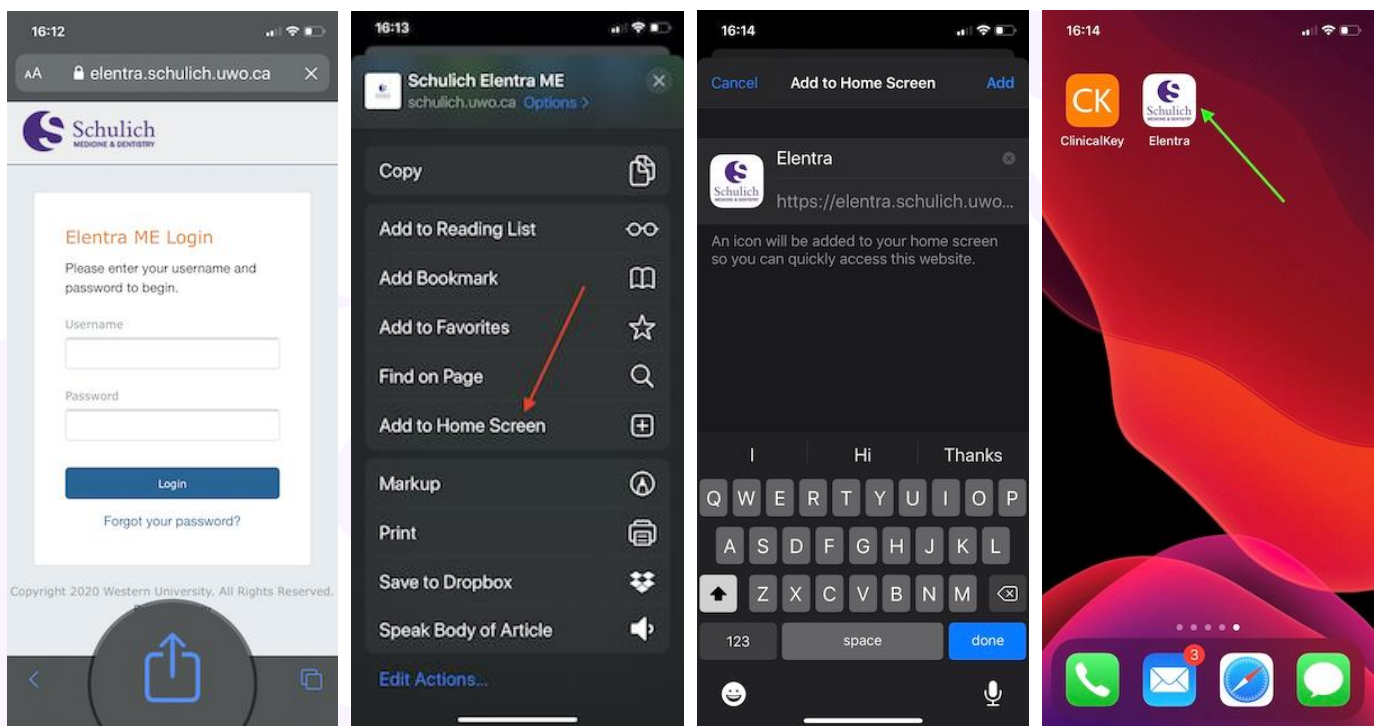

Elentra New Feature

iPhone Home Screen Shortcut, “Making it an app”

Who: Any Elentra user

Why: For quick navigation to Elentra on your phone’s Internet browser. This is essentially like having an app with mobile responsive design, i.e. the browser window adapts to being on a mobile device instead of a desktop, while maintaining Schulich customizations in Elentra.

- Navigate to <https://elentra.schulich.uwo.ca/>
- Tap the ‘Share’ icon on the bottom
- Choose ‘Add to Home Screen’
- Change the title of the shortcut to whatever you'd like! Then tap 'Add'.

For questions please contact: elentra.support@schulich.uwo.ca